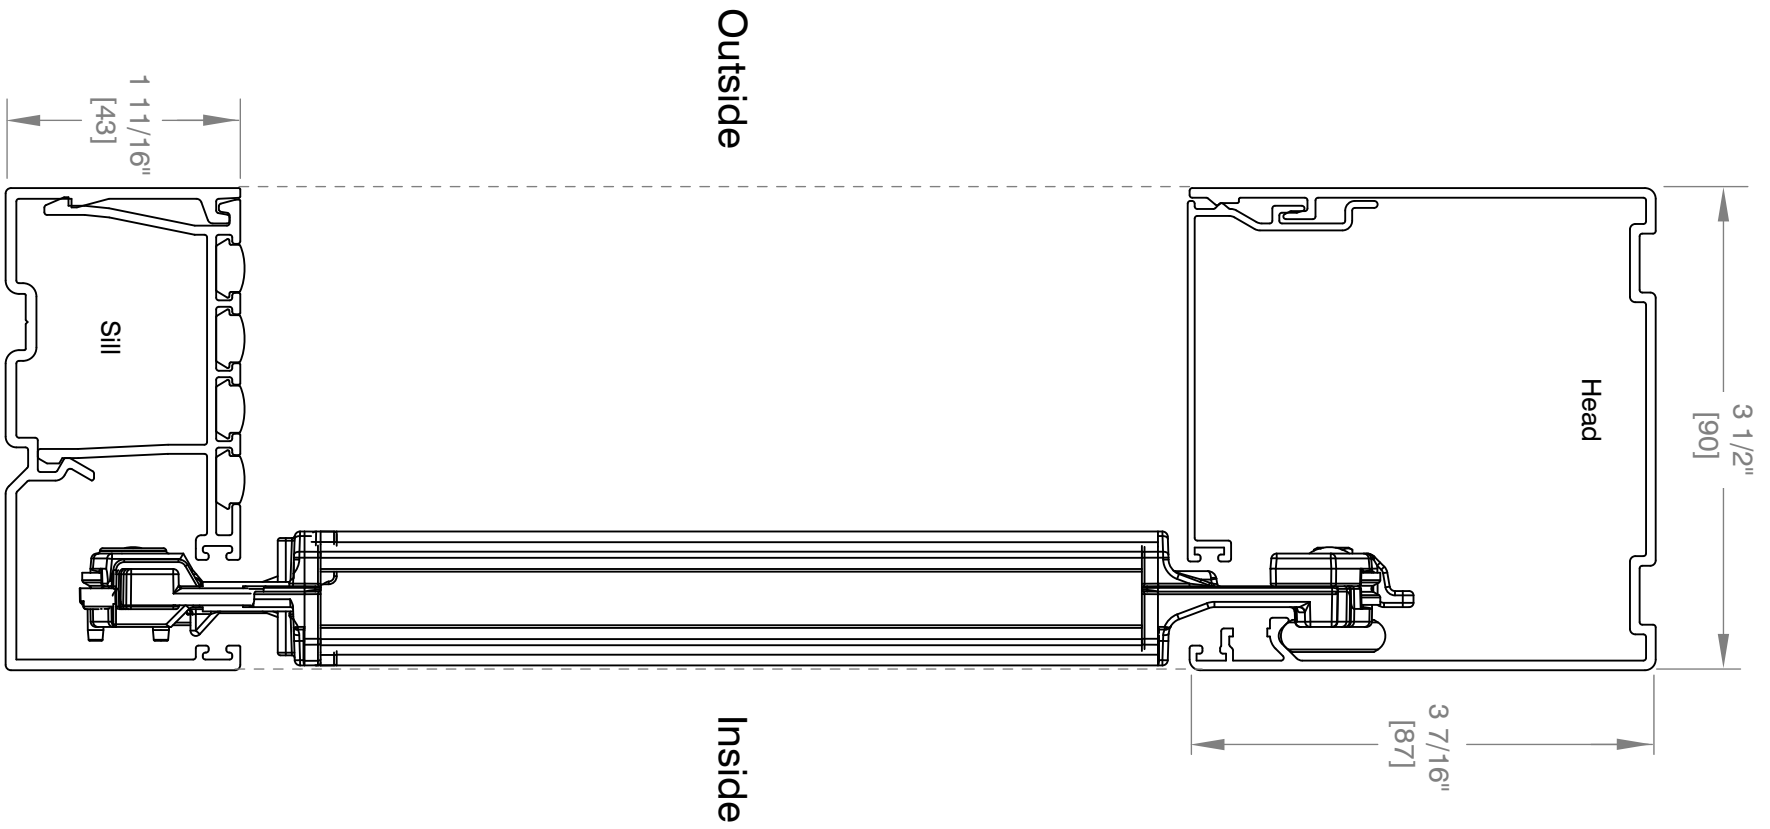

# Screening Head & Sill Section Details

LACANTINA DOORS

3270 Corporate View Ste.D Vista, CA 92081  
lacantinadoors.com

DATE: May 21, 2009

DRAWN BY: TS

**DIMENSIONS IN INCHES [mm]**

© 2009 All Rights Reserved