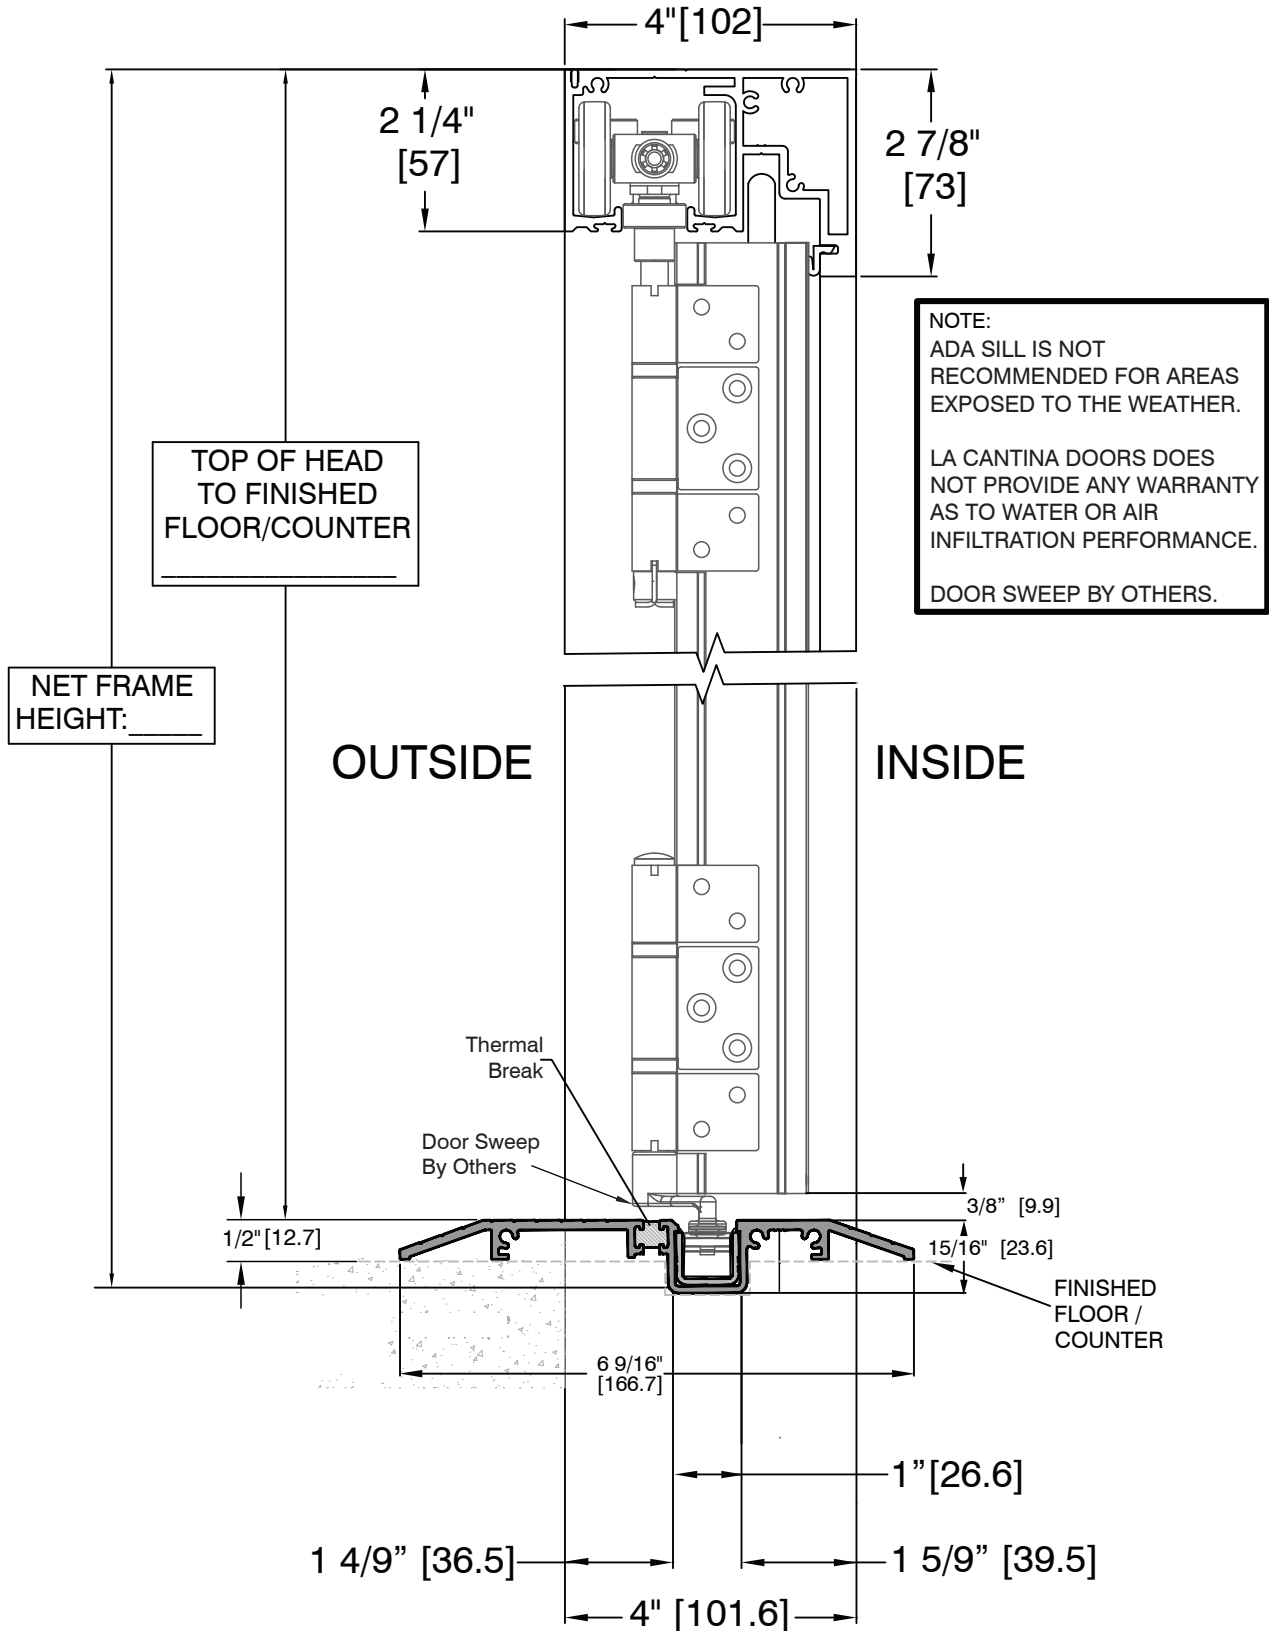

Aluminum ADA Lowrise Sill

NOTE:
 ADA SILL IS NOT RECOMMENDED FOR AREAS EXPOSED TO THE WEATHER.
 LA CANTINA DOORS DOES NOT PROVIDE ANY WARRANTY AS TO WATER OR AIR INFILTRATION PERFORMANCE.
 DOOR SWEEP BY OTHERS.

DATE: MAY 1, 2008
 DRAWN BY: CD

DIMENSIONS IN INCHES (mm)

3270 Corporate View Ste.D Vista, CA 92081
 lacantinadoors.com

LACANTINA DOORS

© 2008 All Rights Reserved