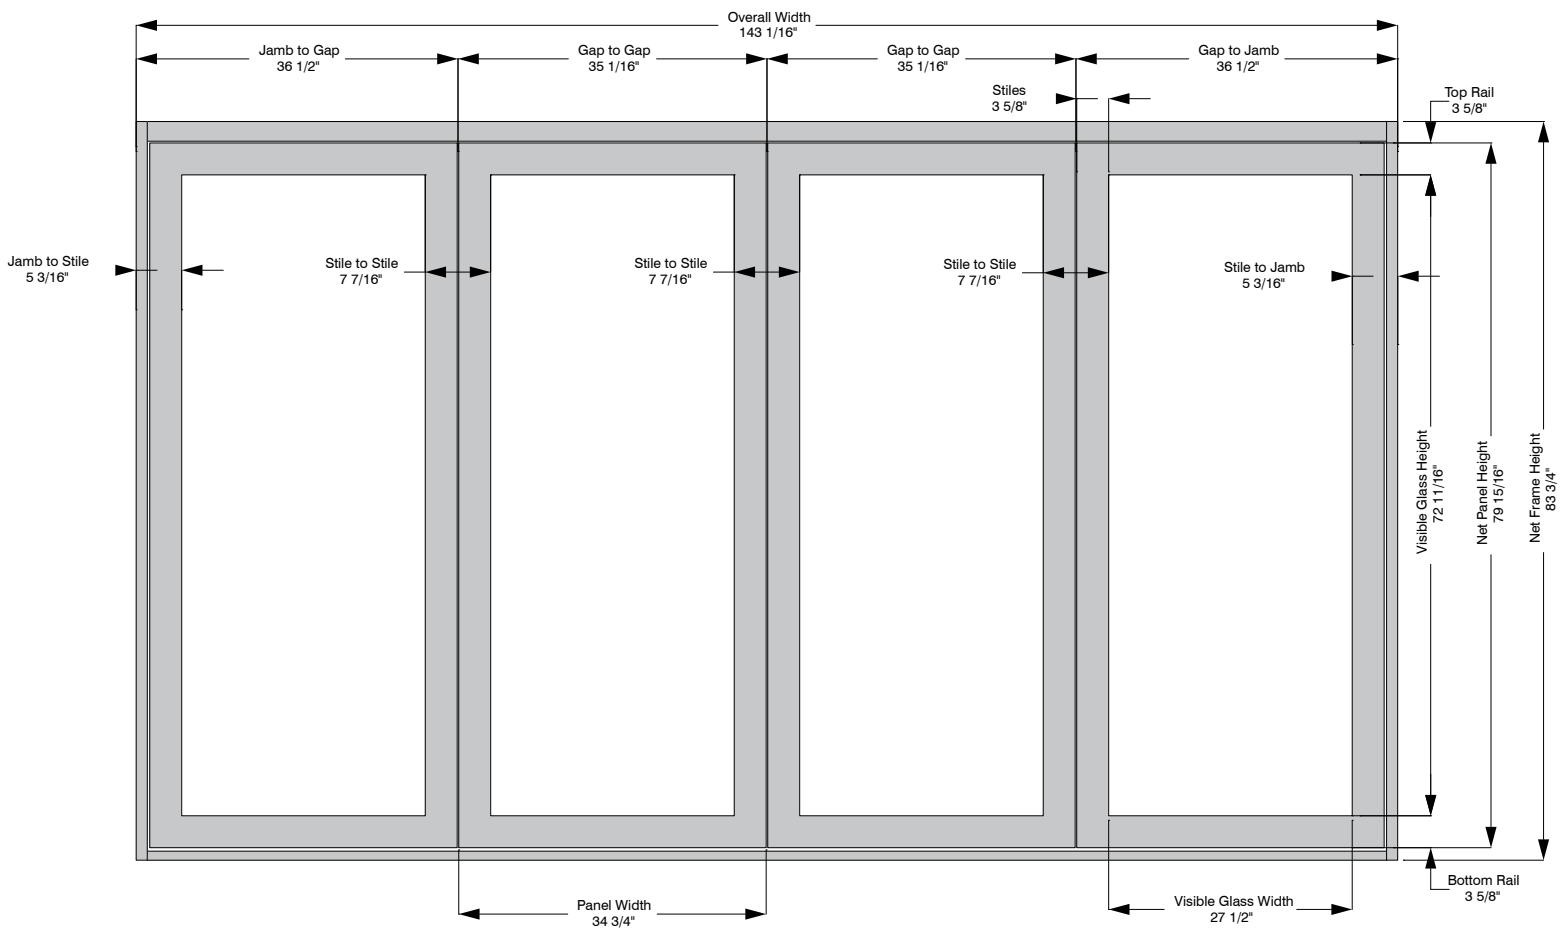

Aluminum Wood 4 Panel 7' System

LACANTINA DOORS

SWING	Outswing	WOOD	Douglas fir
SILL	Standard Sill	CLAD	Bronze or White
GLASS	Low-E 272	HARDWARE	Stainless steel

Viewed from the exterior