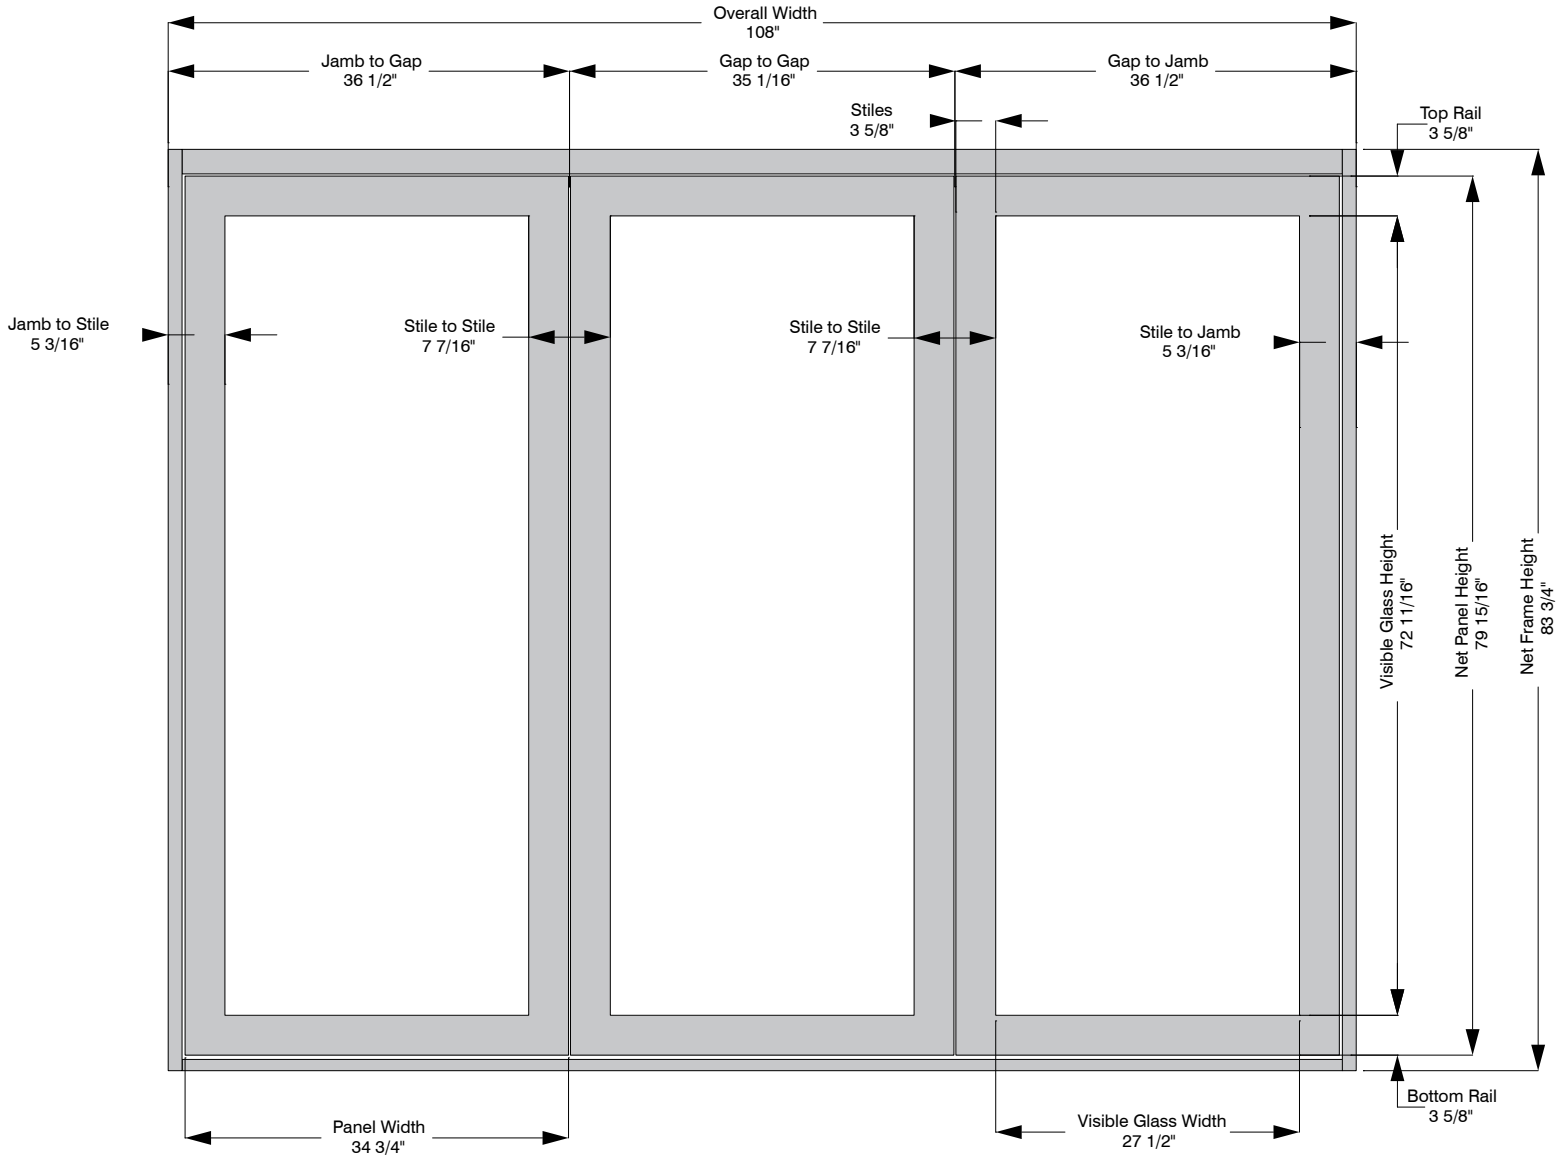

Aluminum Wood 3 Panel 7' System

LACANTINA DOORS

SWING	Outswing	WOOD	Douglas fir
SILL	Standard Sill	CLAD	Bronze or White
GLASS	Low-E 272	HARDWARE	Stainless steel

Viewed from the exterior