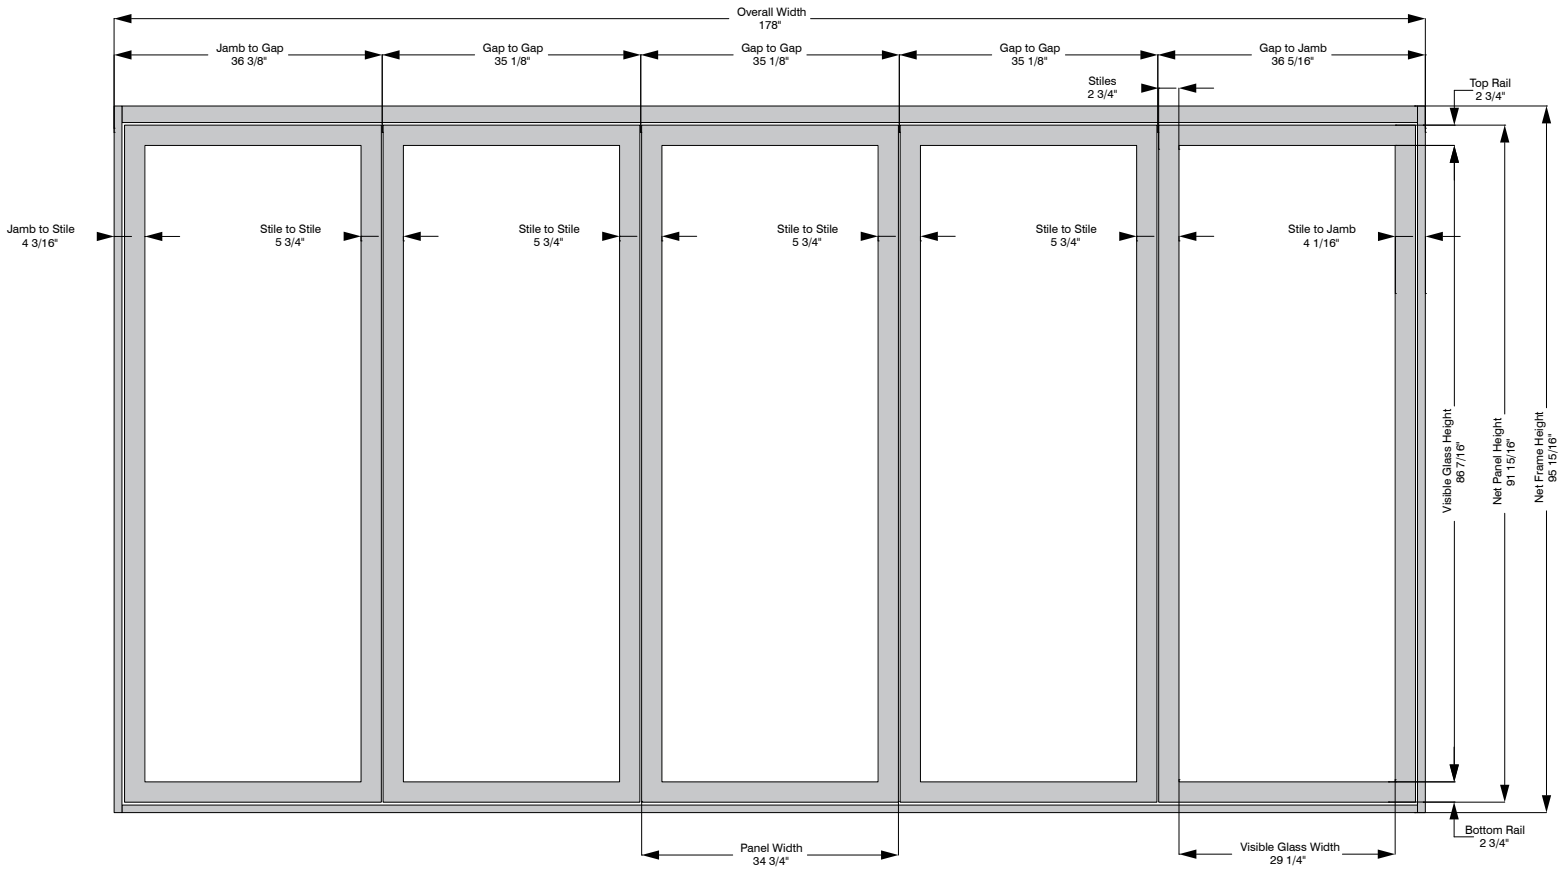

Aluminum 5 Panel 8' System

LACANTINA DOORS

SWING	Outswing		
SILL	Standard Sill	ALUMINUM	Clear or Bronze Anodized or White
GLASS	Low-E 272	HARDWARE	Stainless steel

Viewed from the exterior