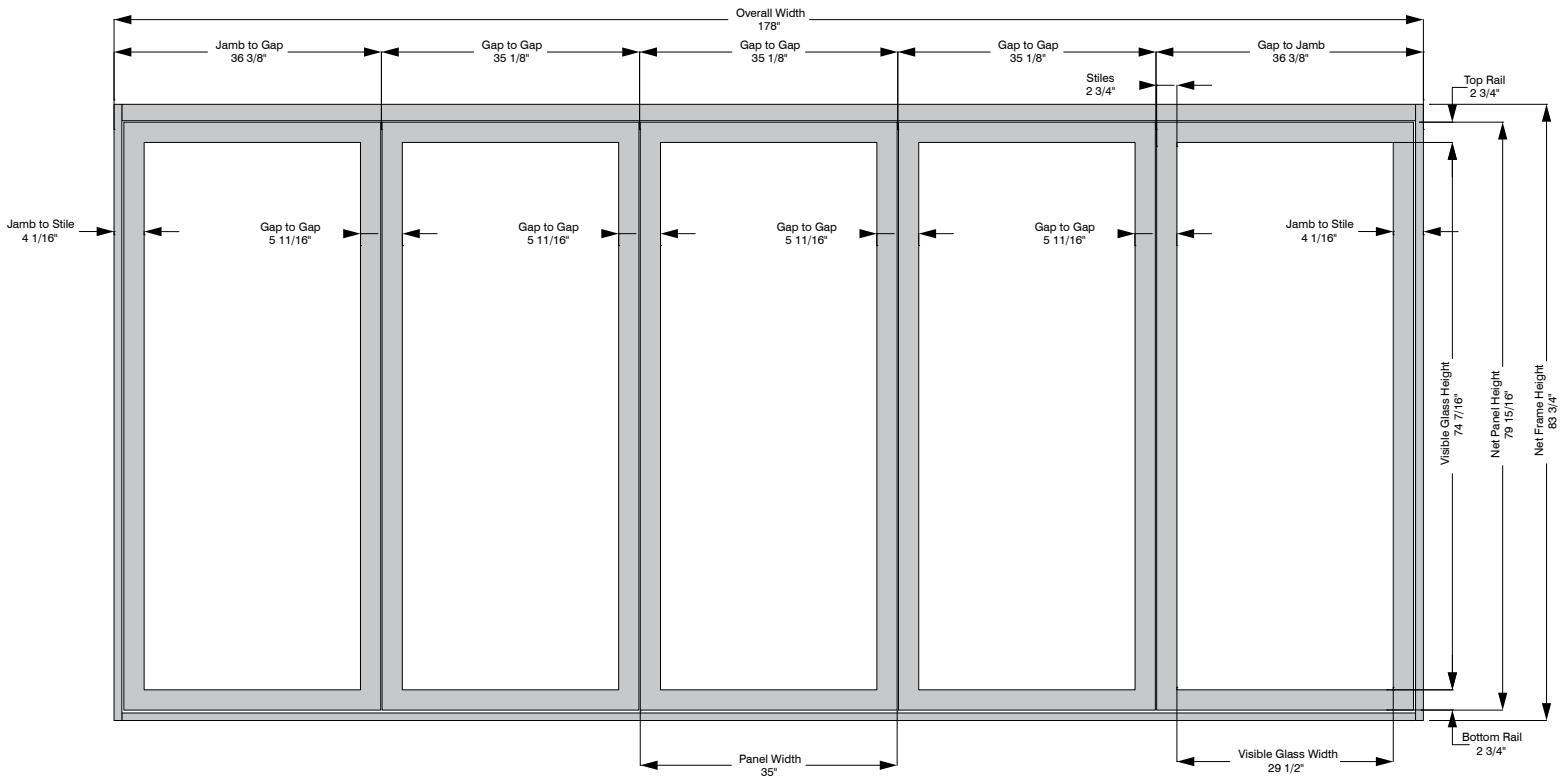

Aluminum 5 Panel 7' System

LACANTINA DOORS

SWING	Outswing		
SILL	Standard Sill	ALUMINUM	Clear or Bronze Anodized or White
GLASS	Low-E 272	HARDWARE	Stainless steel

Viewed from the exterior