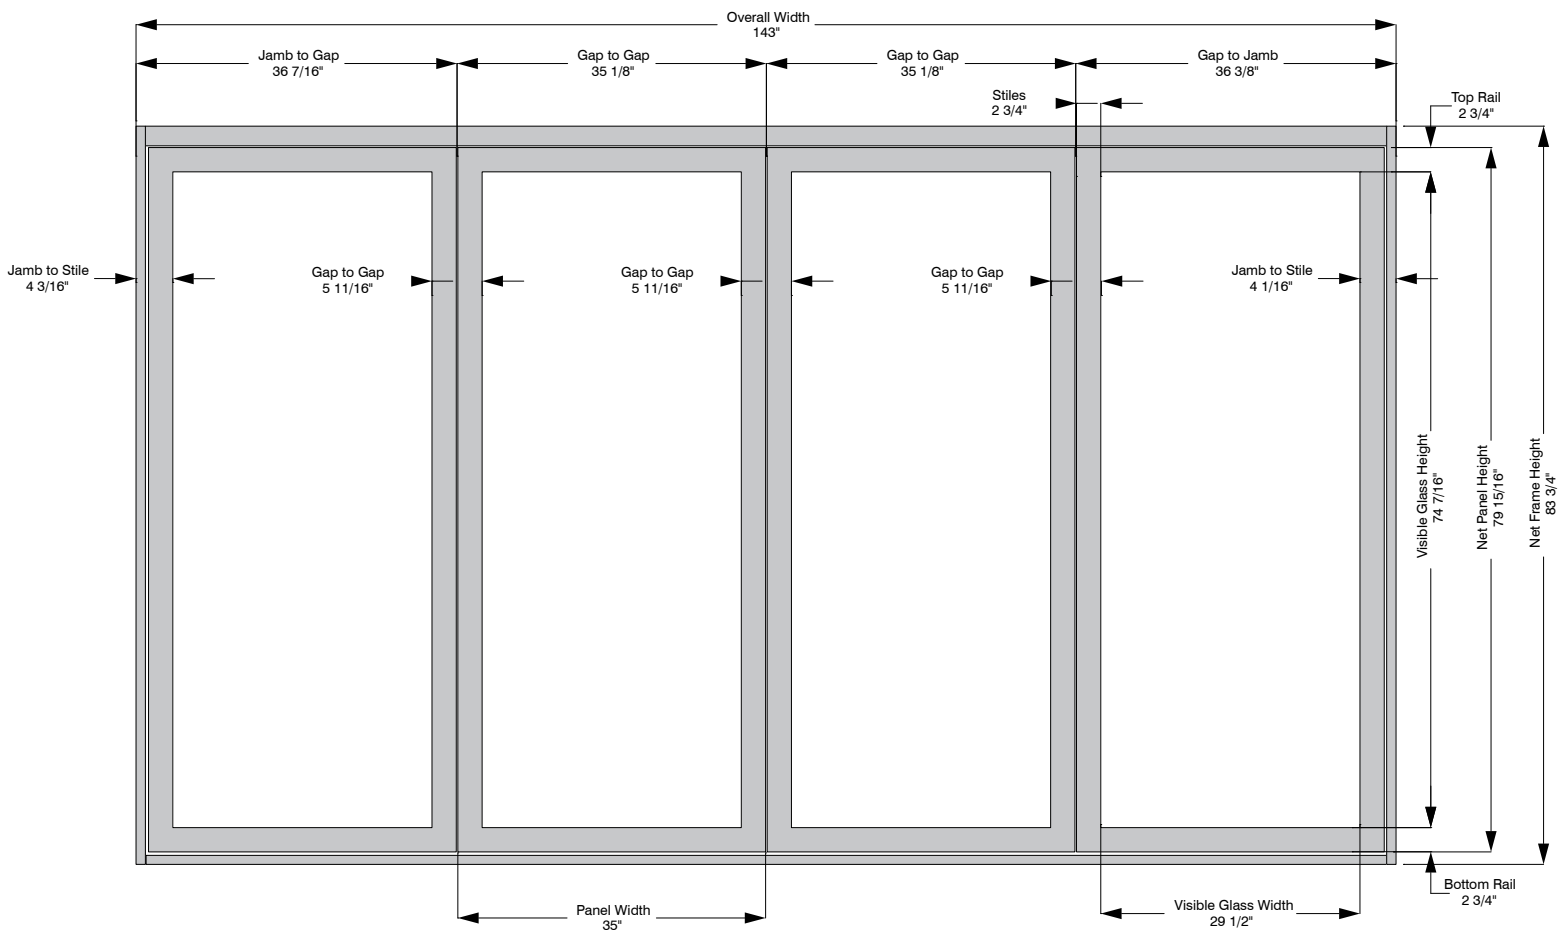

Aluminum 4 Panel 7' System

LACANTINA DOORS

SWING	Outswing		
SILL	Standard Sill	ALUMINUM	Clear or Bronze Anodized or White
GLASS	Low-E 272	HARDWARE	Stainless steel

Viewed from the exterior