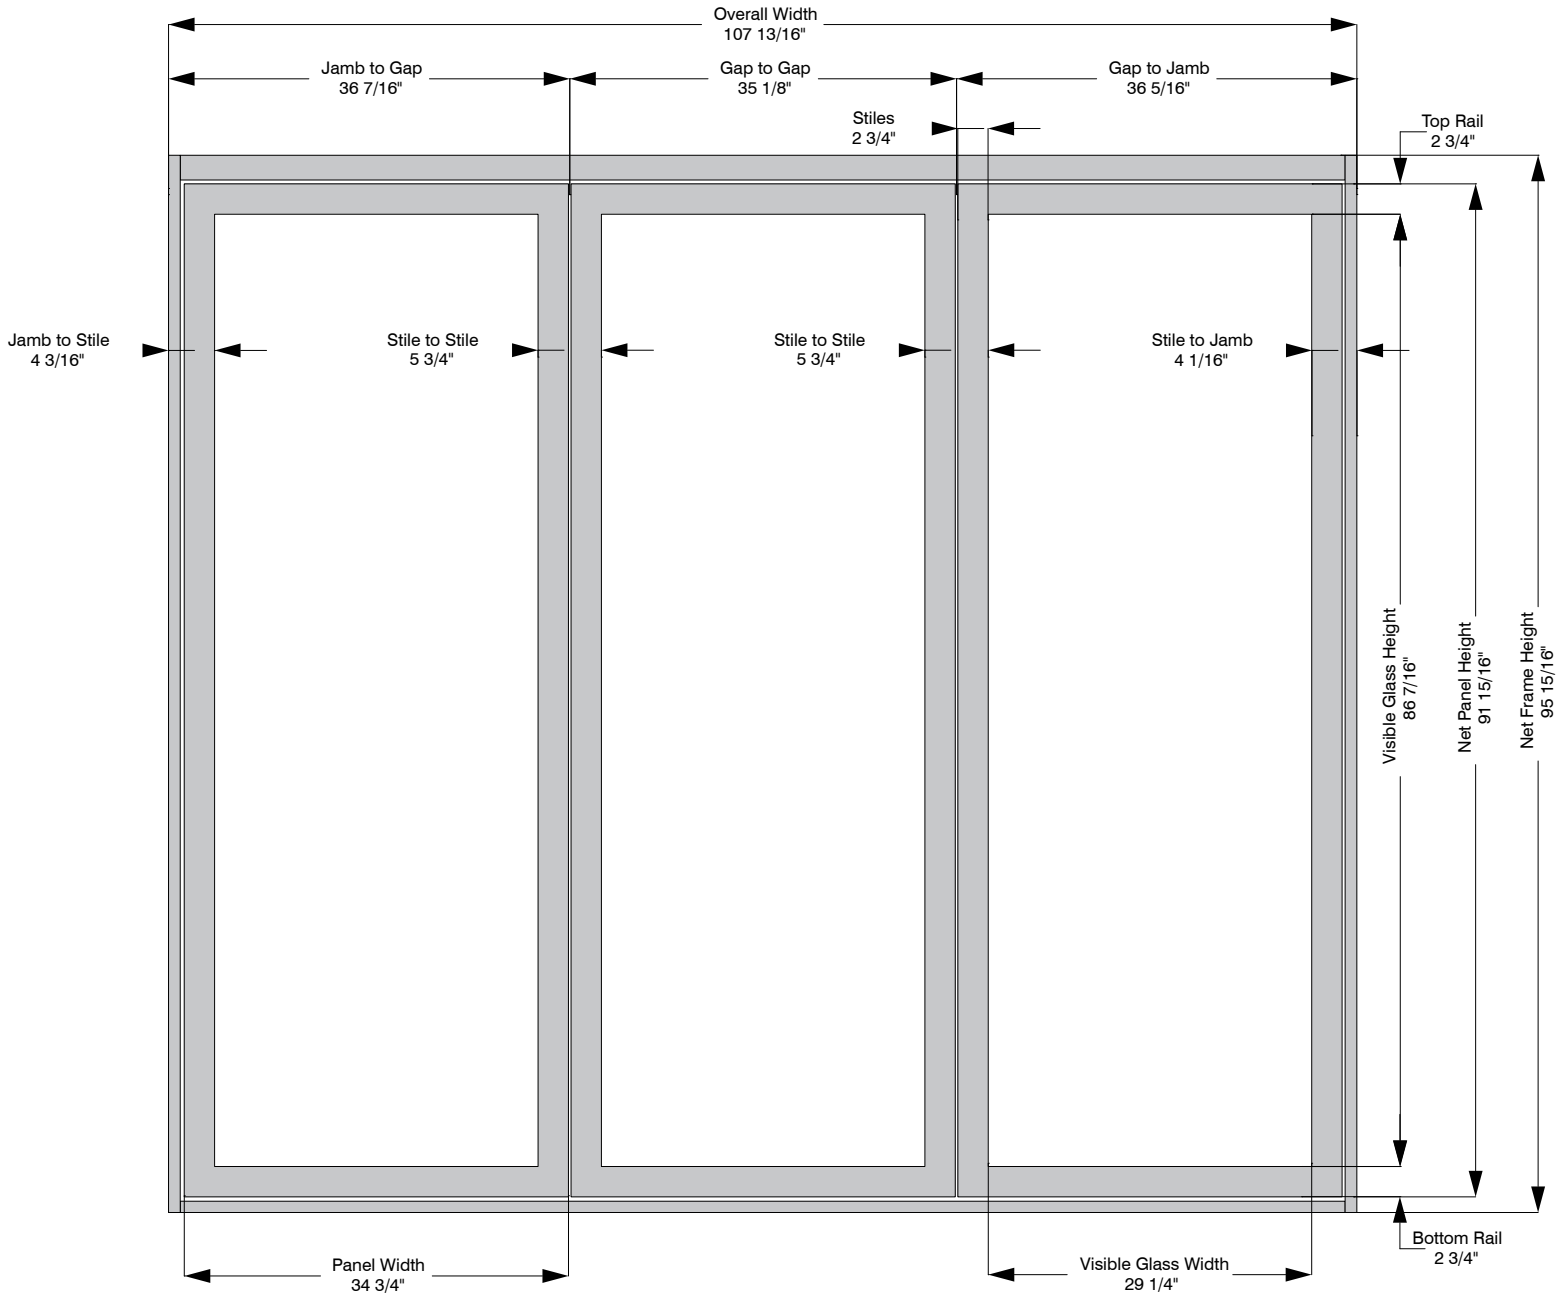

Aluminum 3 Panel 8' System

LACANTINA DOORS

SWING	Outswing		
SILL	Standard Sill	ALUMINUM	Clear or Bronze Anodized or White
GLASS	Low-E 272	HARDWARE	Stainless steel

Viewed from the exterior